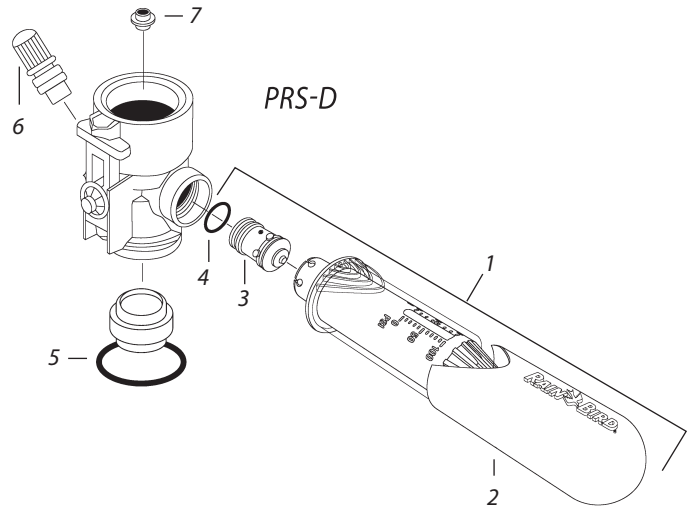

PRS/PRS-2

PRS-D

PRS-B

Ref.	Part Description	PRS	PRS-2	PRS-B	PRS-D
CARTRIDGE					
1	Cartridge assembly				B33136
2	Cap		-	-	231678
3	Seat assembly	-	-	-	231742
4	O-ring, seat	203026	203026	203026	203026
HOUSING					
5	O-ring, housing	202882	202882	209502	209502
6	Schrader valve	203030	203030	203030	203030
7	Solenoid seal	-	-	208629	208629
8	Nut, plastic	602606	-	-	-
9	Fluid resistor (1")	207399	-	-	-
-	Fluid resistor (1 1/4")	207400	-	-	-
-	Fluid resistor (1 1/2" and 2")	207401	-	-	-
TOOLS					
10	Pressure hose gauge (PHG)	B33004	B33004	B33004	B33004
11	Solenoid wrench	B33003	B33003	-	-