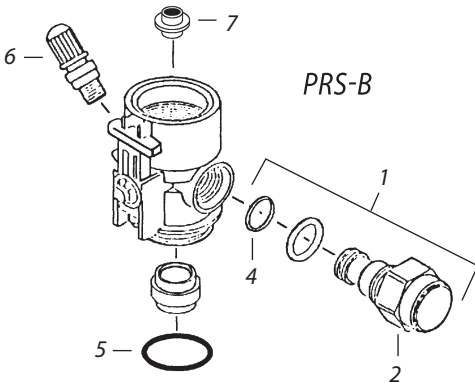

PRS/PRS-2

PRS-D

PRS-B

Ref.	Part Description	PRS	PRS-2	PRS-B	PRS-D
CARTRIDGE					
1	Cartridge assembly				B33136
2	Cap		-	-	231678
3	Seat assembly	-	-	-	231742
4	O-ring, seat	203026	203026	203026	203026
HOUSING					
5	O-ring, housing	202882	202882	209502	209502
6	Schrader valve	203030	203030	203030	203030
7	Solenoid seal	-	-	208629	208629
8	Nut, plastic	602606	-	-	-
9	Fluid resistor (1")	207399	-	-	-
-	Fluid resistor (1 1/4")	207400	-	-	-
-	Fluid resistor (1 1/2" and 2")	207401	-	-	-
TOOLS					
10	Pressure hose gauge (PHG)	B33004	B33004	B33004	B33004
11	Solenoid wrench	B33003	B33003	-	-