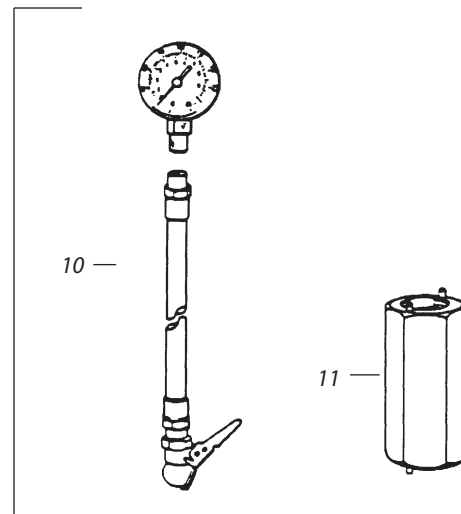

PRS/PRS-2

PRS-D

PRS-B

Ref.	Part Description	PRS	PRS-2	PRS-B	PRS-D
CARTRIDGE					
1	Cartridge assembly				B33136
2	Cap		-	-	231678
3	Seat assembly	-	-	-	231742
4	O-ring, seat	203026	203026	203026	203026
HOUSING					
5	O-ring, housing	202882	202882	209502	209502
6	Schrader valve	203030	203030	203030	203030
7	Solenoid seal	-	-	208629	208629
8	Nut, plastic	602606	-	-	-
9	Fluid resistor (1")	207399	-	-	-
-	Fluid resistor (1 1/4")	207400	-	-	-
-	Fluid resistor (1 1/2" and 2")	207401	-	-	-
TOOLS					
10	Pressure hose gauge (PHG)	B33004	B33004	B33004	B33004
11	Solenoid wrench	B33003	B33003	-	-