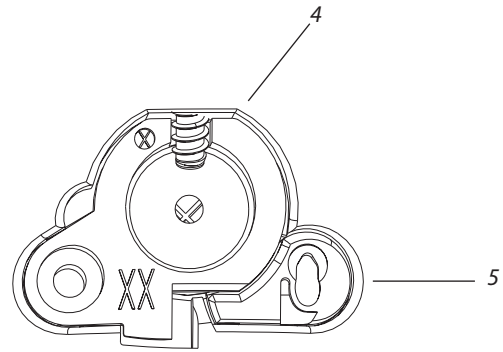

1

4

2

3

Rain Curtain™ Nozzles

| Ref. Part Description | Qty | 7005 | 8005 |
|------------------------------|------------|-------------|-------------|
| INTERNAL ASSEMBLY | | | |
| 1 Radius Adjustment Screw | 1 | | |
| 2 Filter Screen w/SAM Assy | 1 | 250127 | 250127 |
| CASE | | | |
| 3 Case - BSP | 1 | 250128-02 | 250128-02 |
| NOZZLES | | | |
| 4 Nozzle - #4 (Black) | 1 | B81600-04 | - |
| 4 Nozzle - #6 (Lt Blue) | 1 | B81600-06 | - |
| 4 Nozzle - #8 (Dk Green) | 1 | B81600-08 | B81600-08 |
| 4 Nozzle - #10 (Gray) | 1 | B81600-10 | B81600-10 |
| 4 Nozzle - #12 (Beige) | 1 | B81600-12 | B81600-12 |
| 4 Nozzle - #14 (Lt Green) | 1 | B81600-14 | B81600-14 |
| 4 Nozzle - #16 (Dk Brown) | 1 | B81600-16 | B81600-16 |
| 4 Nozzle - #18 (Dk Blue) | 1 | B81600-18 | B81600-18 |
| 4 Nozzle - #20 (Red) | 1 | - | B81600-20 |
| 4 Nozzle - #22 (Yellow) | 1 | - | B81600-22 |
| 4 Nozzle - #24 (Orange) | 1 | - | B81600-24 |
| 4 Nozzle - #26 (White) | 1 | - | B81600-26 |
| 5 Third Port Nozzle | 1 | 231777 | 231777 |