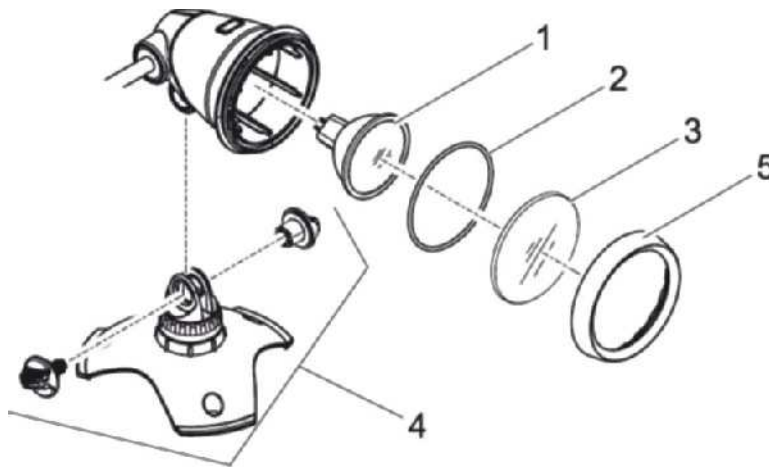

Artikelnr. Item no.	Produkt Product
57034	LunAqua 3 LED Set 1
57035	LunAqua 3 LED Set 3

Artikelnr. Produkt Item no. Product	Pos. Pos.	Artikelnr. Ersatzteil Item no. Spare part	VE PU	Ersatzteil	Spare part
57034	1	47727	1	Leuchtmittel LunAqua 3 LED 2017	LED Lamp LunAqua 3 LED 2017
	2	27267	1	O-Ring SI 61 x 2 SH70 A schwarz	O-Ring SI 61 x 2 SH70 A black
	3	27259	1	Glasscheibe klar LunAqua 3	Lens clear LunAqua 3
	4	22982	1	Ersatz Standfuss LunAqua 3 LED	Spare part base LunAqua 3 LED
	5	27073	1	Überwurfmutter LunAqua 3 / Classic LED	Coupling nut LunAqua 3 / Classic LED
	6	27067	1	Trafo 20VA 2 m H05RN-F 2 x 0,75 mm ²	Transformer 20VA 2m H05RN-F 2 x 0.75 mm ²
	7	15117	1	Adapter male H05RN-F2x0,75/female 3x2,35	Adapter male H05RN-F2x0.75/female 3x2.35
	8	20284	1	Erdspeiß	Spike
57035	1	47727	1	Leuchtmittel LunAqua 3 LED 2017	LED Lamp LunAqua 3 LED 2017
	2	27267	1	O-Ring SI 61 x 2 SH70 A schwarz	O-Ring SI 61 x 2 SH70 A black
	3	27259	1	Glasscheibe klar LunAqua 3	Lens clear LunAqua 3
	4	22982	1	Ersatz Standfuss LunAqua 3 LED	Spare part base LunAqua 3 LED
	5	27073	1	Überwurfmutter LunAqua 3 / Classic LED	Coupling nut LunAqua 3 / Classic LED
	6	27067	1	Trafo 20VA 2 m H05RN-F 2 x 0,75 mm ²	Transformer 20VA 2m H05RN-F 2 x 0.75 mm ²
	7	15117	1	Adapter male H05RN-F2x0,75/female 3x2,35	Adapter male H05RN-F2x0.75/female 3x2.35
	8	20284	1	Erdspeiß	Spike