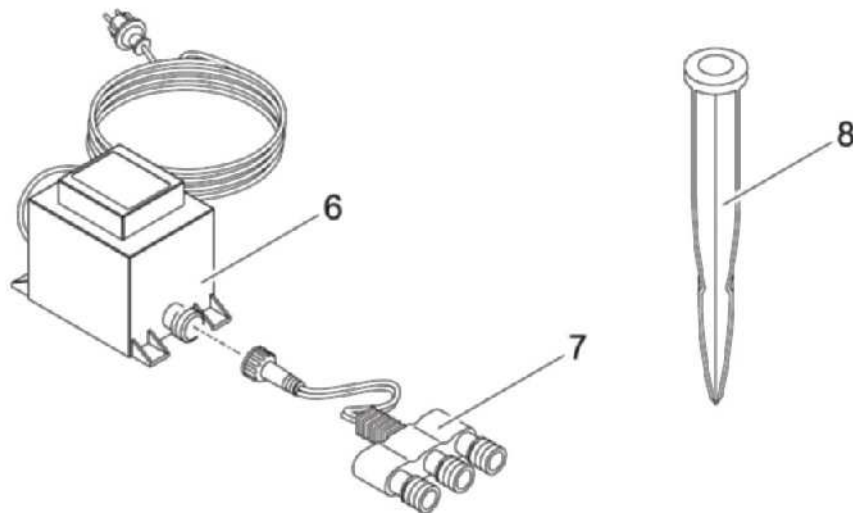

Artikelnr. Item no.	Produkt Product
57034	LunAqua 3 LED Set 1
57035	LunAqua 3 LED Set 3

Artikelnr. Produkt Item no. Product	Pos. Pos.	Artikelnr. Ersatzteil Item no. Spare part	VE PU	Ersatzteil	Spare part
57034	1	47727	1	Leuchtmittel LunAqua 3 LED 2017	LED Lamp LunAqua 3 LED 2017
	2	27267	1	O-Ring SI 61 x 2 SH70 A schwarz	O-Ring SI 61 x 2 SH70 A black
	3	27259	1	Glasscheibe klar LunAqua 3	Lens clear LunAqua 3
	4	22982	1	Ersatz Standfuss LunAqua 3 LED	Spare part base LunAqua 3 LED
	5	27073	1	Überwurfmutter LunAqua 3 / Classic LED	Coupling nut LunAqua 3 / Classic LED
	6	27067	1	Trafo 20VA 2 m H05RN-F 2 x 0,75 mm ²	Transformer 20VA 2m H05RN-F 2 x 0.75 mm ²
	7	15117	1	Adapter male H05RN-F2x0,75/female 3x2,35	Adapter male H05RN-F2x0.75/female 3x2.35
	8	20284	1	Erdspeiß	Spike
57035	1	47727	1	Leuchtmittel LunAqua 3 LED 2017	LED Lamp LunAqua 3 LED 2017
	2	27267	1	O-Ring SI 61 x 2 SH70 A schwarz	O-Ring SI 61 x 2 SH70 A black
	3	27259	1	Glasscheibe klar LunAqua 3	Lens clear LunAqua 3
	4	22982	1	Ersatz Standfuss LunAqua 3 LED	Spare part base LunAqua 3 LED
	5	27073	1	Überwurfmutter LunAqua 3 / Classic LED	Coupling nut LunAqua 3 / Classic LED
	6	27067	1	Trafo 20VA 2 m H05RN-F 2 x 0,75 mm ²	Transformer 20VA 2m H05RN-F 2 x 0.75 mm ²
	7	15117	1	Adapter male H05RN-F2x0,75/female 3x2,35	Adapter male H05RN-F2x0.75/female 3x2.35
	8	20284	1	Erdspeiß	Spike