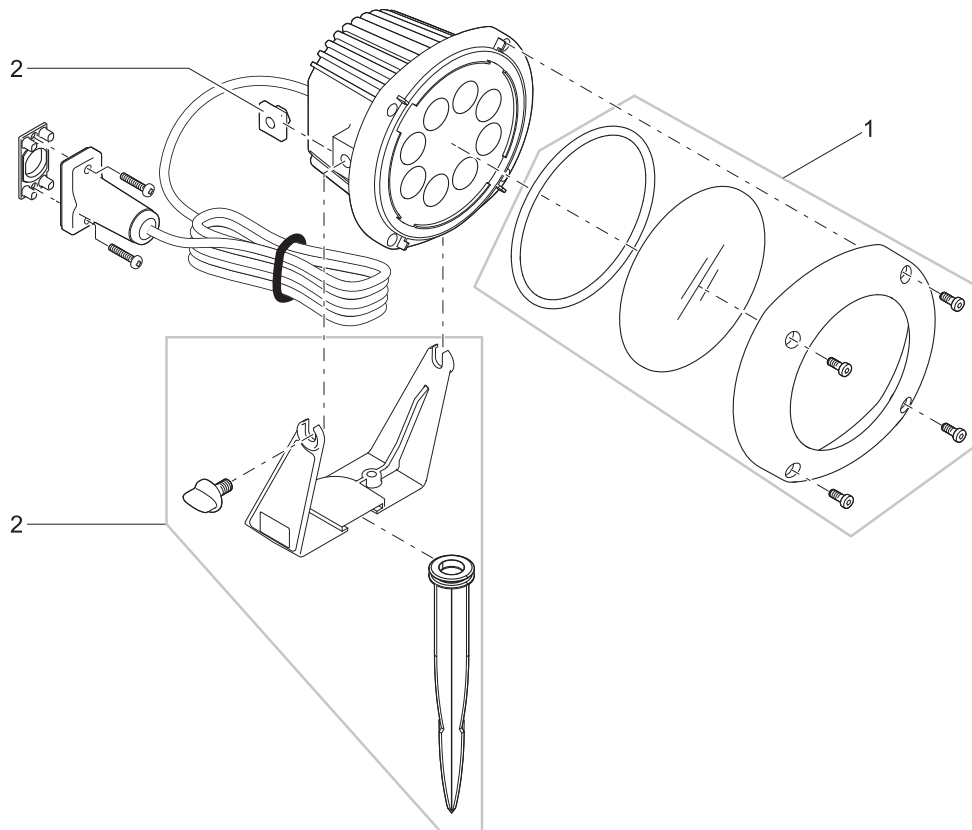

Artikelnr. Item no.	Produkt Product
51968	LunAqua Power LED XL 3000 Narrow Spot
51969	LunAqua Power LED XL 4000 Flood
51970	LunAqua Power LED XL 4000 Narrow Spot
51971	LunAqua Power LED XL 4000 Spot
51978	LunAqua Power LED XL 4000 Wide Flood
57762	LunAqua Power LED XL 3000 Flood
57763	LunAqua Power LED XL 3000 Spot
57764	LunAqua Power LED XL 3000 Wide Flood

Artikelnr. Produkt Item no. Product	Pos. Pos.	Artikelnr. Ersatzteil Item no. Spare part	VE PU	Ersatzteil	Spare part
51968	1	36467	1	Ers. Oberteil/Glas LunAqua Power LED XL	Spare part top/glass LunAqua Power LEDXL
	2	13422	1	Ersatz Befestigungsset LunAqua	Spare part fastening set LunAqua
51968	1	36467	1	Ers. Oberteil/Glas LunAqua Power LED XL	Spare part top/glass LunAqua Power LEDXL
	2	13422	1	Ersatz Befestigungsset LunAqua	Spare part fastening set LunAqua
51969	1	36467	1	Ers. Oberteil/Glas LunAqua Power LED XL	Spare part top/glass LunAqua Power LEDXL
	2	13422	1	Ersatz Befestigungsset LunAqua	Spare part fastening set LunAqua
51970	1	36467	1	Ers. Oberteil/Glas LunAqua Power LED XL	Spare part top/glass LunAqua Power LEDXL
	2	13422	1	Ersatz Befestigungsset LunAqua	Spare part fastening set LunAqua
51971	1	36467	1	Ers. Oberteil/Glas LunAqua Power LED XL	Spare part top/glass LunAqua Power LEDXL
	2	13422	1	Ersatz Befestigungsset LunAqua	Spare part fastening set LunAqua
57762	1	36467	1	Ers. Oberteil/Glas LunAqua Power LED XL	Spare part top/glass LunAqua Power LEDXL
	2	13422	1	Ersatz Befestigungsset LunAqua	Spare part fastening set LunAqua
57763	1	36467	1	Ers. Oberteil/Glas LunAqua Power LED XL	Spare part top/glass LunAqua Power LEDXL
	2	13422	1	Ersatz Befestigungsset LunAqua	Spare part fastening set LunAqua
57764	1	36467	1	Ers. Oberteil/Glas LunAqua Power LED XL	Spare part top/glass LunAqua Power LEDXL
	2	13422	1	Ersatz Befestigungsset LunAqua	Spare part fastening set LunAqua