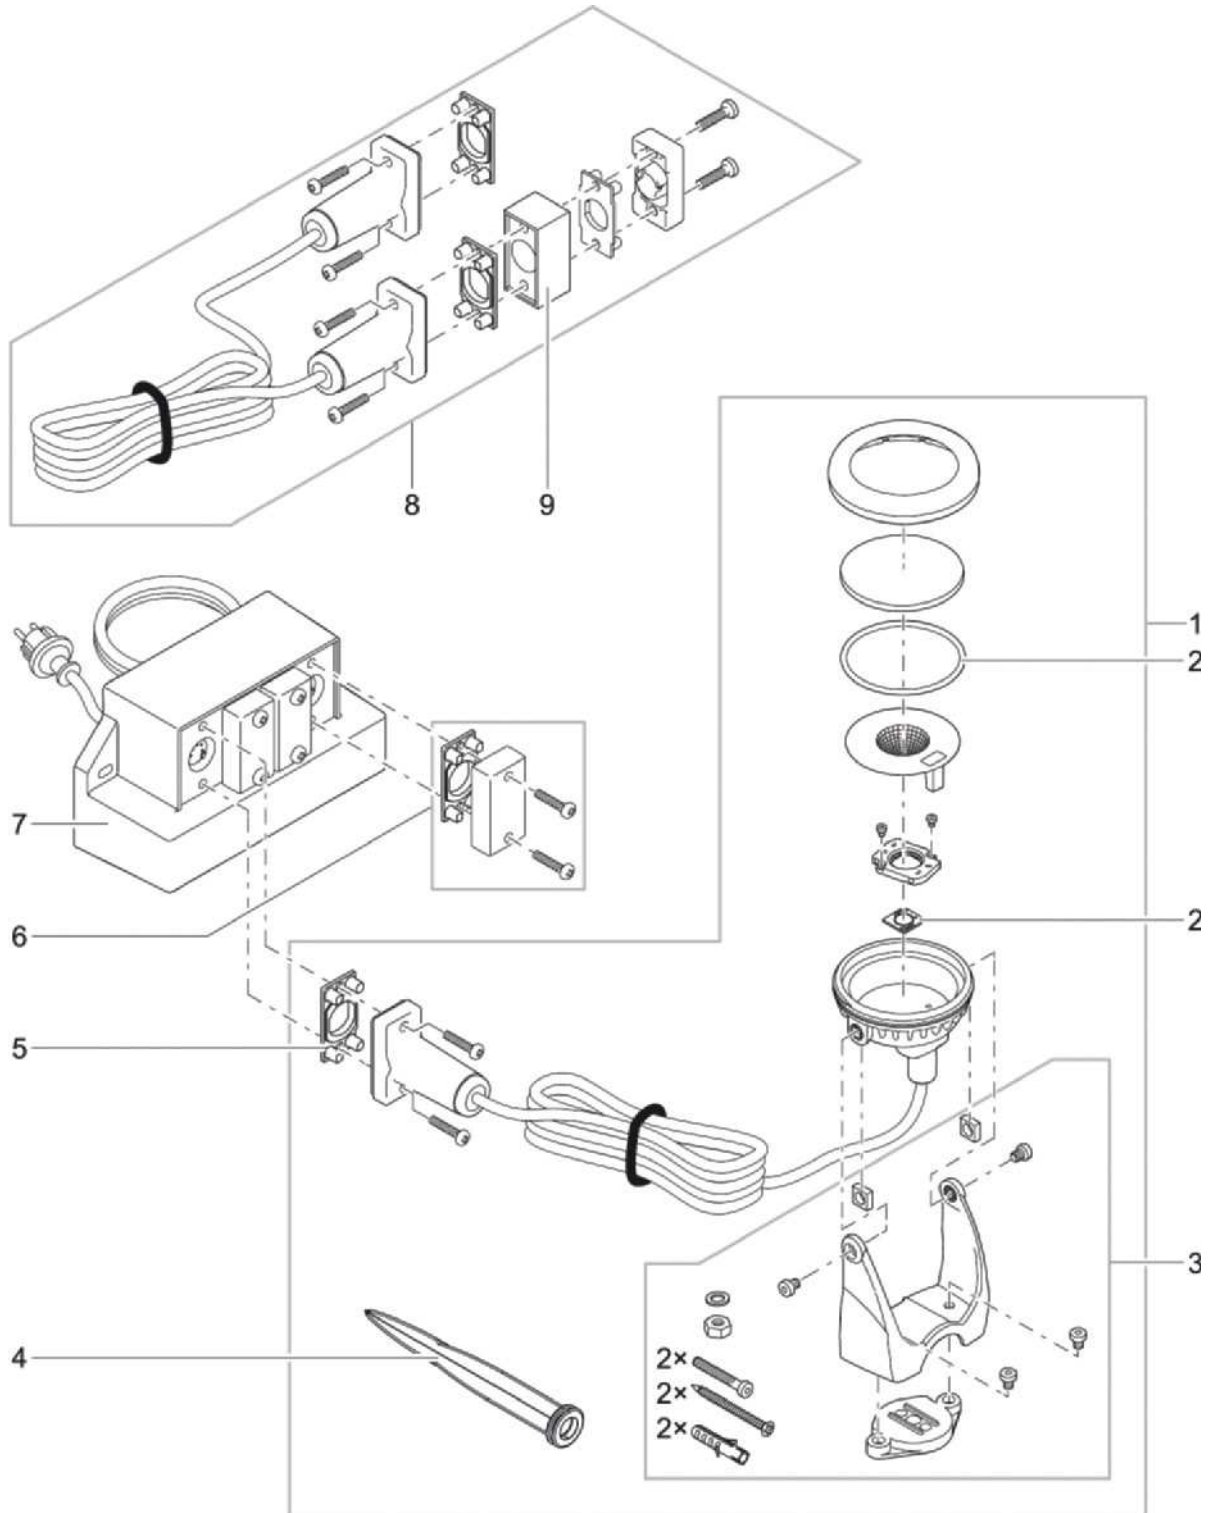

Artikelnr. Item no.	Produkt Product
42633	LunAqua Power LED Set 1
42634	LunAqua Power LED Set 3
42635	LunAqua Power LED W

Artikelnr. Produkt Item no. Product	Pos. Pos.	Artikelnr. Ersatzteil Item no. Spare part	VE PU	Ersatzteil	Spare part
42633	1	42635	1	LunAqua Power LED W	LunAqua Power LED W
	2	43753	1	Ersatz LED LunAqua Power LED W	Spare LED LunAqua Power LED W
	3	43754	1	Ersatz Halter Set LunAqua Power LED W	Spare retainer set LunAqua Power LED W
	4	20284	1	Erdspeiß	Spike
	5	11710	1	Dichtung DMX	Gasket DMX
	6	43867	1	Ersatz Set BG Blindkappe	Spare set ASM gland seal
	7	57821	1	LunAqua Power LED Driver 30 W	LunAqua Power LED Driver 30 W
	8	42636	1	LunAqua Power LED Kabel 10 m	LunAqua Power LED cable 10 m
	9	21768	1	BG Distanzstück Kabelverbindung 2013	ASM distance piece cable connection 2013
42634	1	42635	1	LunAqua Power LED W	LunAqua Power LED W
	2	43753	1	Ersatz LED LunAqua Power LED W	Spare LED LunAqua Power LED W
	3	43754	1	Ersatz Halter Set LunAqua Power LED W	Spare retainer set LunAqua Power LED W
	4	20284	1	Erdspeiß	Spike
	5	11710	1	Dichtung DMX	Gasket DMX
	6	43867	1	Ersatz Set BG Blindkappe	Spare set ASM gland seal
	7	57821	1	LunAqua Power LED Driver 30 W	LunAqua Power LED Driver 30 W
	8	42636	1	LunAqua Power LED Kabel 10 m	LunAqua Power LED cable 10 m
	9	21768	1	BG Distanzstück Kabelverbindung 2013	ASM distance piece cable connection 2013
42635	2	43753	1	Ersatz LED LunAqua Power LED W	Spare LED LunAqua Power LED W
	3	43754	1	Ersatz Halter Set LunAqua Power LED W	Spare retainer set LunAqua Power LED W
	4	20284	1	Erdspeiß	Spike
	5	11710	1	Dichtung DMX	Gasket DMX
	6	43867	1	Ersatz Set BG Blindkappe	Spare set ASM gland seal
	7	57821	1	LunAqua Power LED Driver 30 W	LunAqua Power LED Driver 30 W
	8	42636	1	LunAqua Power LED Kabel 10 m	LunAqua Power LED cable 10 m
	9	21768	1	BG Distanzstück Kabelverbindung 2013	ASM distance piece cable connection 2013