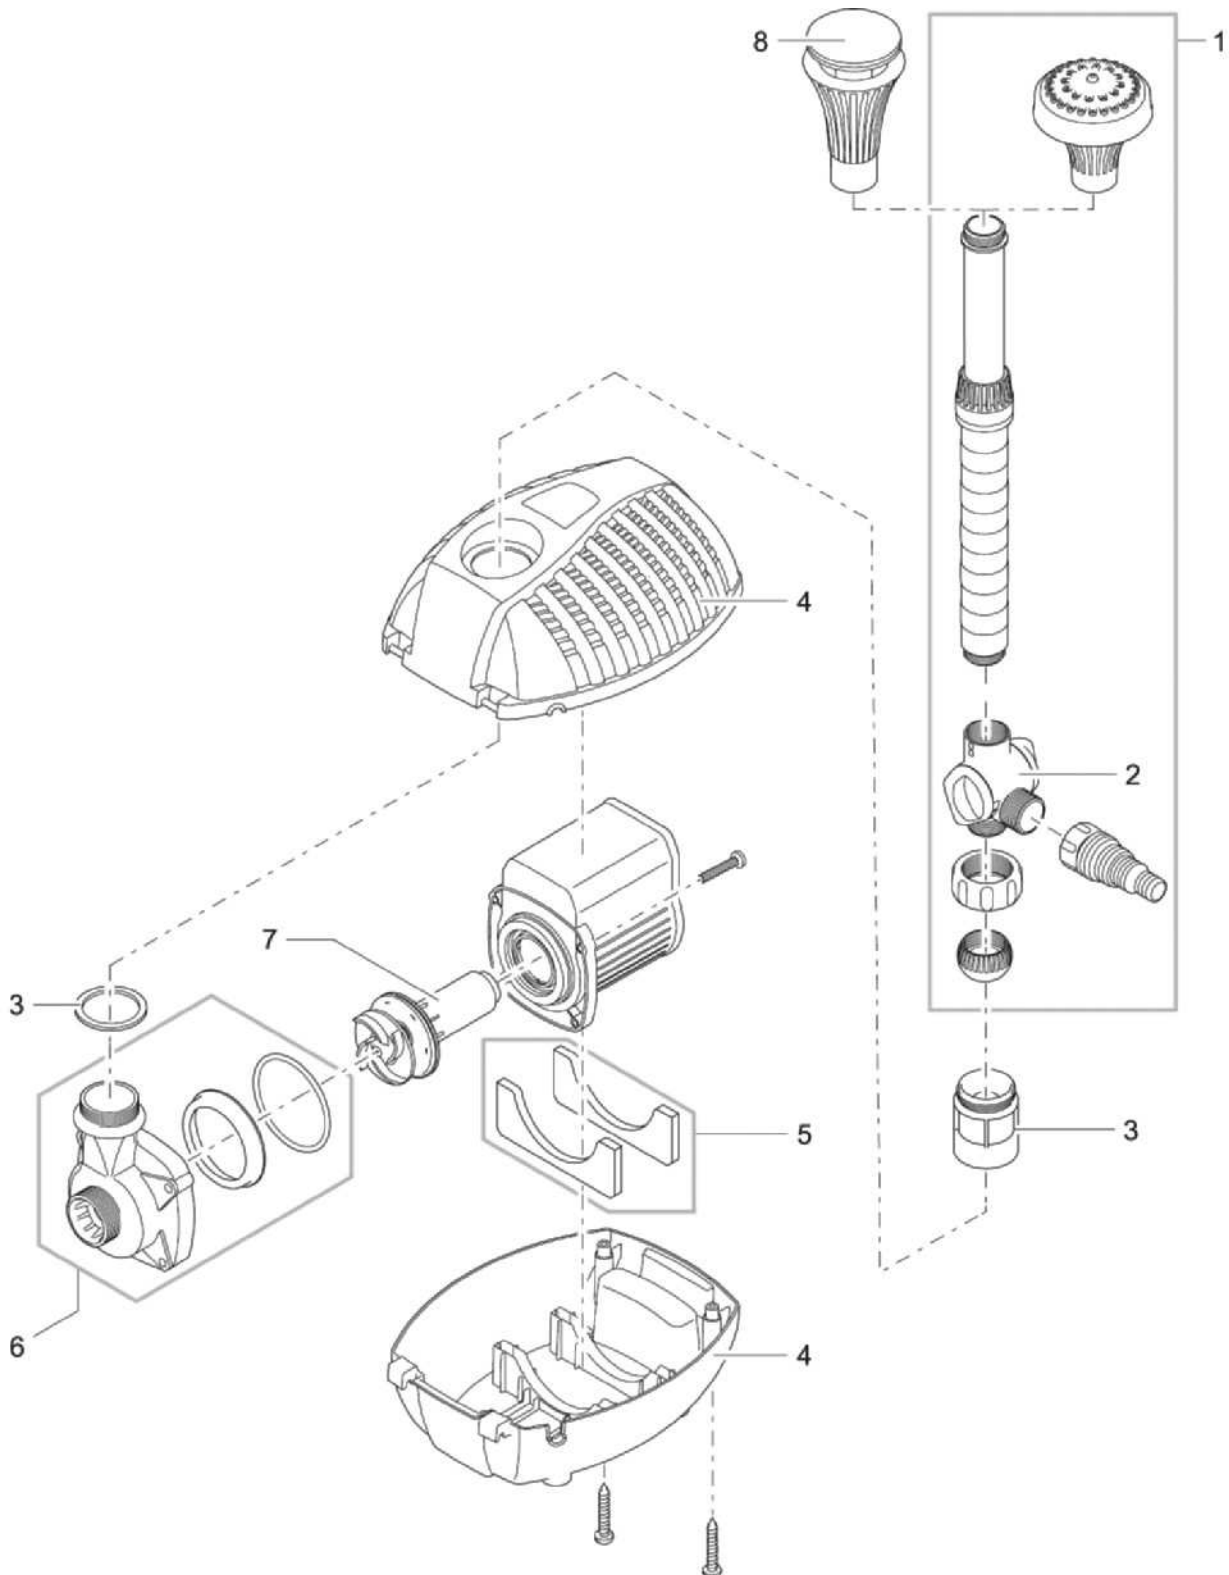

Artikelnr. Produkt Item no. Product	Pos. Pos.	Artikelnr. Ersatzteil Item no. Spare part	VE PU	Ersatzteil	Spare part
41923	1	41731	1	Beipack Düsenet Aquarius	Additional pack nozzle set Aquarius
	2	43290	1	Ers. T-Regler Aquarius Fountain Set	Spare T-controller Aquarius Fountain Set
	3	43286	1	Anschlusset Aquarius Foun.Set 5500-9500	Connection kit Aquarius Foun.Set 55-9500
	4	43287	1	Filtergehäuse Aquarius Foun.Set5500-9500	Filter housing Aquarius Foun.Set 55-9500
	5	43294	1	Puffer Aquarius Fountain Set 5500-7500	Buffer Aquarius Fountain Set 5500-7500
	6	43288	1	Pumpengeh. Aquarius Fountain Set 5500	Pump housing Aquarius Fountain Set 5500
	7	43292	1	Rotor Aquarius Fountain Set Eco5500-7500	Rotor Aquarius Fountain Set Eco5500-7500
	8	52318	1	Lava 36 - 10 K	Lava 36 - 10 K
41927	1	41731	1	Beipack Düsenet Aquarius	Additional pack nozzle set Aquarius
	2	43290	1	Ers. T-Regler Aquarius Fountain Set	Spare T-controller Aquarius Fountain Set
	3	43286	1	Anschlusset Aquarius Foun.Set 5500-9500	Connection kit Aquarius Foun.Set 55-9500
	4	43287	1	Filtergehäuse Aquarius Foun.Set5500-9500	Filter housing Aquarius Foun.Set 55-9500
	5	43295	1	Puffer Aquarius Fountain Set 9500	Buffer Aquarius Fountain Set 9500
	6	43289	1	Pumpengehäuse Aquarius Fountain Set 9500	Pump housing Aquarius Fountain Set 9500
	7	43293	1	Rotor Aquarius Fountain Set Eco 9500	Rotor Aquarius Fountain Set Eco 9500
	8	52318	1	Lava 36 - 10 K	Lava 36 - 10 K
41925	1	41731	1	Beipack Düsenet Aquarius	Additional pack nozzle set Aquarius
	2	43290	1	Ers. T-Regler Aquarius Fountain Set	Spare T-controller Aquarius Fountain Set
	3	43286	1	Anschlusset Aquarius Foun.Set 5500-9500	Connection kit Aquarius Foun.Set 55-9500
	4	43287	1	Filtergehäuse Aquarius Foun.Set5500-9500	Filter housing Aquarius Foun.Set 55-9500
	5	43294	1	Puffer Aquarius Fountain Set 5500-7500	Buffer Aquarius Fountain Set 5500-7500
	6	43288	1	Pumpengeh. Aquarius Fountain Set 5500	Pump housing Aquarius Fountain Set 5500
	7	43292	1	Rotor Aquarius Fountain Set Eco5500-7500	Rotor Aquarius Fountain Set Eco5500-7500
	8	52318	1	Lava 36 - 10 K	Lava 36 - 10 K
41924	1	41731	1	Beipack Düsenet Aquarius	Additional pack nozzle set Aquarius
	2	43290	1	Ers. T-Regler Aquarius Fountain Set	Spare T-controller Aquarius Fountain Set
	3	43286	1	Anschlusset Aquarius Foun.Set 5500-9500	Connection kit Aquarius Foun.Set 55-9500
	4	43287	1	Filtergehäuse Aquarius Foun.Set5500-9500	Filter housing Aquarius Foun.Set 55-9500
	5	43294	1	Puffer Aquarius Fountain Set 5500-7500	Buffer Aquarius Fountain Set 5500-7500
	6	43288	1	Pumpengeh. Aquarius Fountain Set 5500	Pump housing Aquarius Fountain Set 5500
	7	43292	1	Rotor Aquarius Fountain Set Eco5500-7500	Rotor Aquarius Fountain Set Eco5500-7500
	8	52318	1	Lava 36 - 10 K	Lava 36 - 10 K
41926	1	41731	1	Beipack Düsenet Aquarius	Additional pack nozzle set Aquarius
	2	43290	1	Ers. T-Regler Aquarius Fountain Set	Spare T-controller Aquarius Fountain Set
	3	43286	1	Anschlusset Aquarius Foun.Set 5500-9500	Connection kit Aquarius Foun.Set 55-9500
	4	43287	1	Filtergehäuse Aquarius Foun.Set5500-9500	Filter housing Aquarius Foun.Set 55-9500
	5	43294	1	Puffer Aquarius Fountain Set 5500-7500	Buffer Aquarius Fountain Set 5500-7500
	6	43288	1	Pumpengeh. Aquarius Fountain Set 5500	Pump housing Aquarius Fountain Set 5500
	7	43292	1	Rotor Aquarius Fountain Set Eco5500-7500	Rotor Aquarius Fountain Set Eco5500-7500
	8	52318	1	Lava 36 - 10 K	Lava 36 - 10 K
41928	1	41731	1	Beipack Düsenet Aquarius	Additional pack nozzle set Aquarius
	2	43290	1	Ers. T-Regler Aquarius Fountain Set	Spare T-controller Aquarius Fountain Set
	3	43286	1	Anschlusset Aquarius Foun.Set 5500-9500	Connection kit Aquarius Foun.Set 55-9500
	4	43287	1	Filtergehäuse Aquarius Foun.Set5500-9500	Filter housing Aquarius Foun.Set 55-9500
	5	43295	1	Puffer Aquarius Fountain Set 9500	Buffer Aquarius Fountain Set 9500
	6	43289	1	Pumpengehäuse Aquarius Fountain Set 9500	Pump housing Aquarius Fountain Set 9500
	7	43293	1	Rotor Aquarius Fountain Set Eco 9500	Rotor Aquarius Fountain Set Eco 9500
	8	52318	1	Lava 36 - 10 K	Lava 36 - 10 K